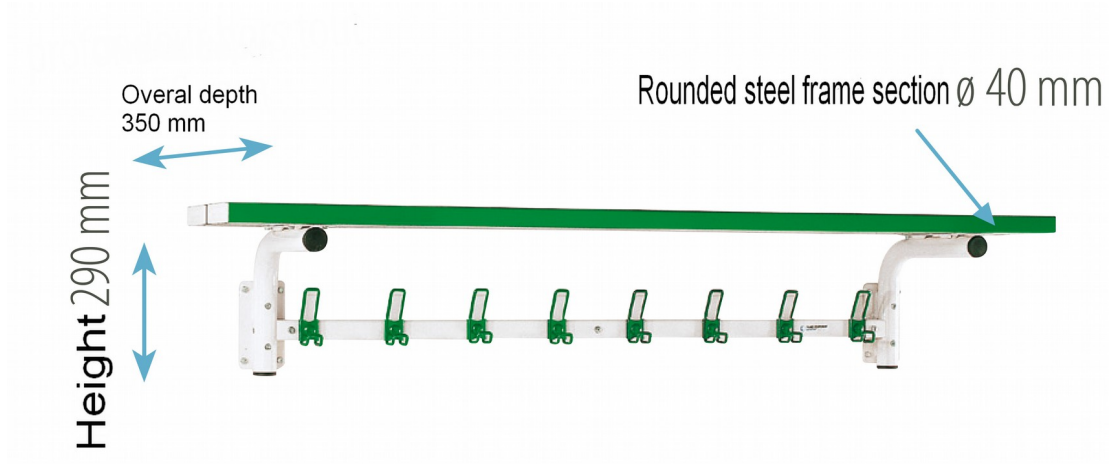

Forum version

Ref 232,22