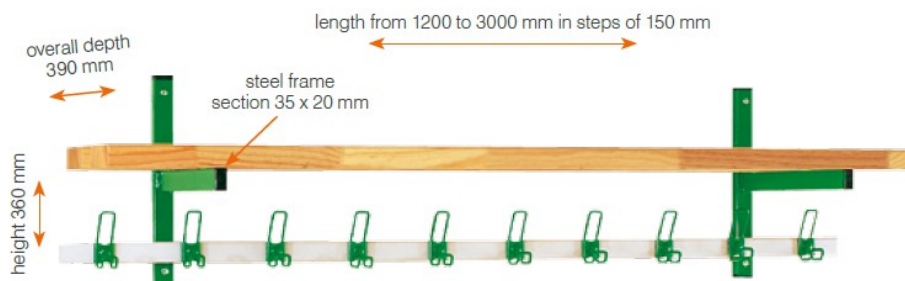

Classical version

- > Steel frame covered of 100% polyester resin oven-baked.
- > Wall fixing. Screws and dowel provided.
- > With colored GS or galvanized coat rack frieze

Coloured GS > Ref. : 232.12

Galvanised GS > Ref. : 232.11