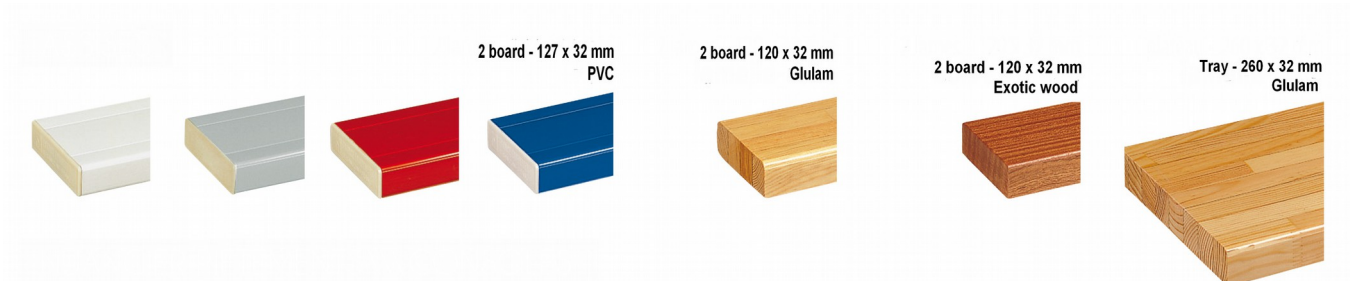

Shelves coat rack color chart